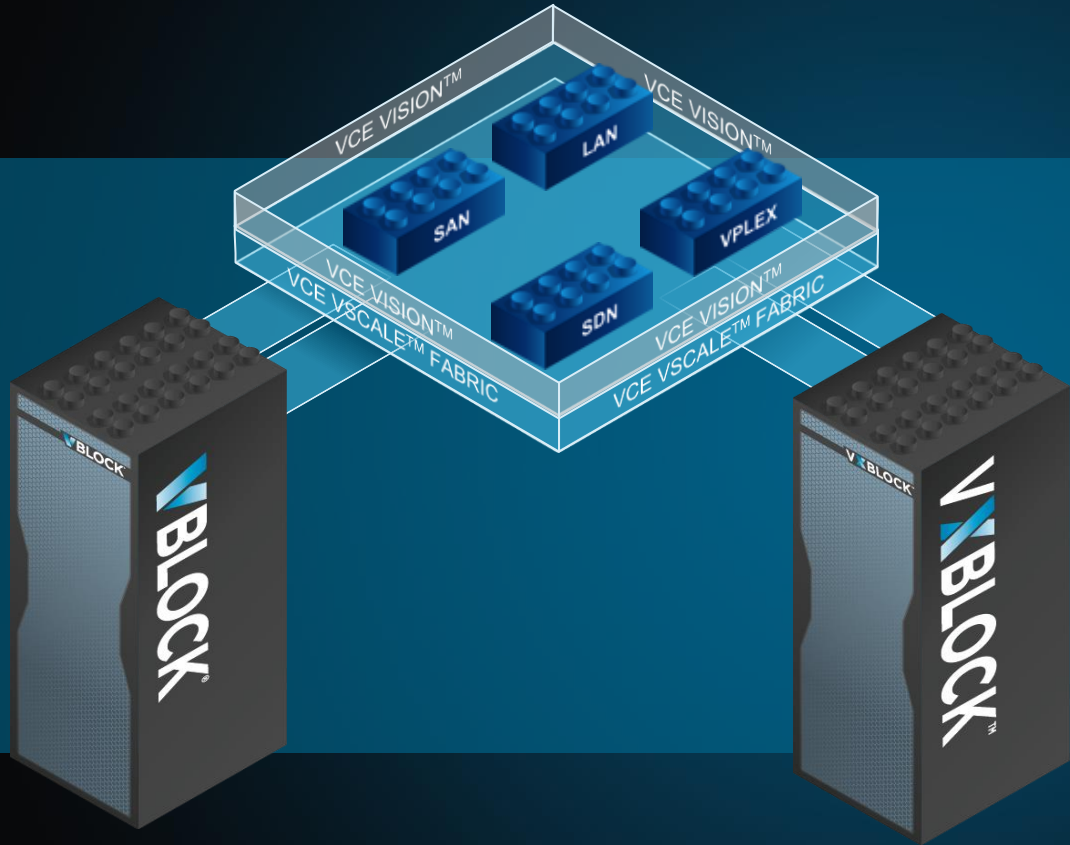

VCE CONVERGED INFRASTRUCTURE PORTFOLIO

VCE TECHNOLOGY EXTENSIONS

EXPAND AND ENHANCE VCE CONVERGED INFRASTRUCTURE

- Quickly and easily add processing power or storage capacity
- Enables additional flexibility and scalability
- Seamless Integration: pre-integrated, pre-tested, and pre-validated

INTRODUCING VCE VSCALE™ ARCHITECTURE

VCE VSCALE™

- SDN-ready spine and leaf network architecture
- Modular grow-as-needed for storage and compute
- Massive scale-up and scale-out
- Resource pools abstracted across multiple systems

INTRODUCING VCE VISION™ 3.0

VCE VISION™ 3.0

UNIFIED VISIBILITY

Unified Knowledge
Base for Distributed,
Converged System

Global CI
Instrumentation

RCM
Validation

Security
Hardening
Validation

Converged System
Software Update

Adaptive
Performance
Tuning

Hybrid Cloud
Workload
Movement

Drive Intelligence **Across Your Data Center and Operations**

VCE VISION™ 3.0 + VSCALE ARCHITECTURE

- Unified pool of resources
- Massive scale-up and scale-out
- Converged management and operations at scale