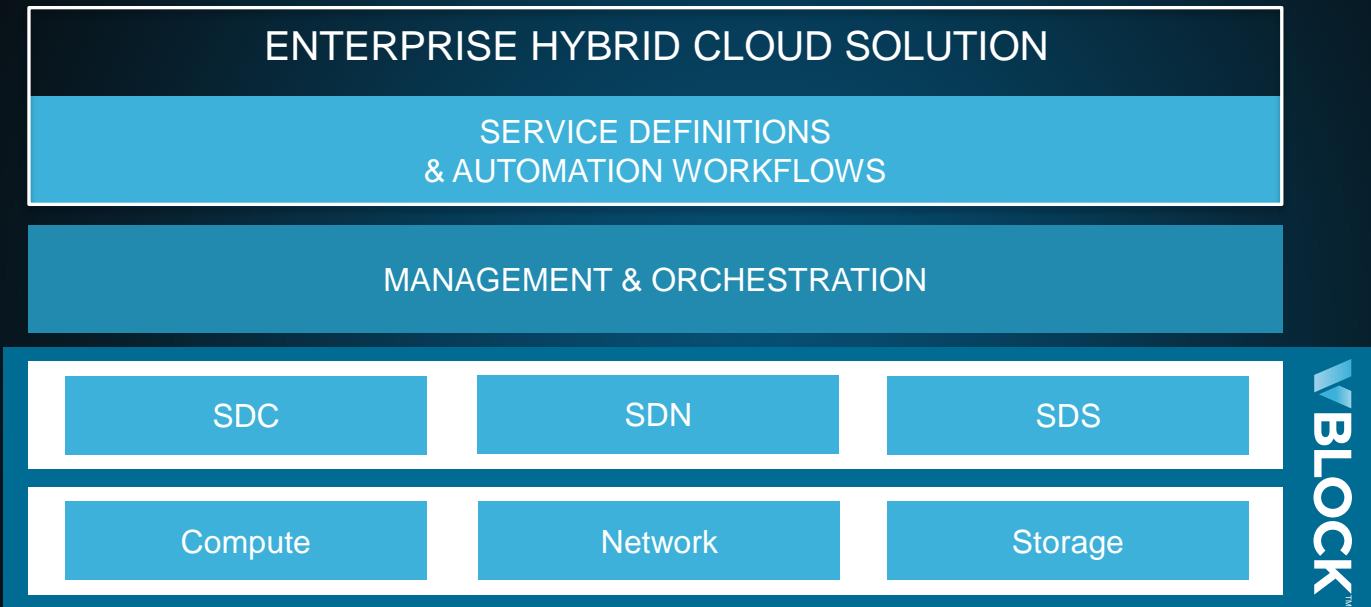

Application
Infrastructure

M&O

SDx

CONSUMPTION MODELS

VBLOCKTM

VCE STRATEGY FOR SIMPLIFIED IT

LIFE CYCLE CUSTOMER EXPERIENCE

DELIVER

CONVERGED INFRASTRUCTURE TO CONVERGED SOLUTIONS

VCE FOUNDATION FOR ENTERPRISE HYBRID CLOUD

CONVERGED INFRASTRUCTURE TO CONVERGED SOLUTIONS

VCE FOUNDATION FOR ENTERPRISE HYBRID CLOUD

EMC Hybrid Cloud

- Standard Services and Workflows
- Deployment and Integration
- EMC Custom Services

VCE Foundation For EHC

- VMware Management and NSX
- EMC ViPR Controller
- RCM Validation, Factory Built

VCE Converged Infrastructure

- VCE Vblock™ System with Deployment and Integration
- VCE Vision™
- Factory + RCM + Support

VCE CONVERGED INFRASTRUCTURE PORTFOLIO

VCE TECHNOLOGY EXTENSIONS

EXPAND AND ENHANCE VCE CONVERGED INFRASTRUCTURE

- Quickly and easily add processing power or storage capacity
- Enables additional flexibility and scalability
- Seamless Integration: pre-integrated, pre-tested, and pre-validated