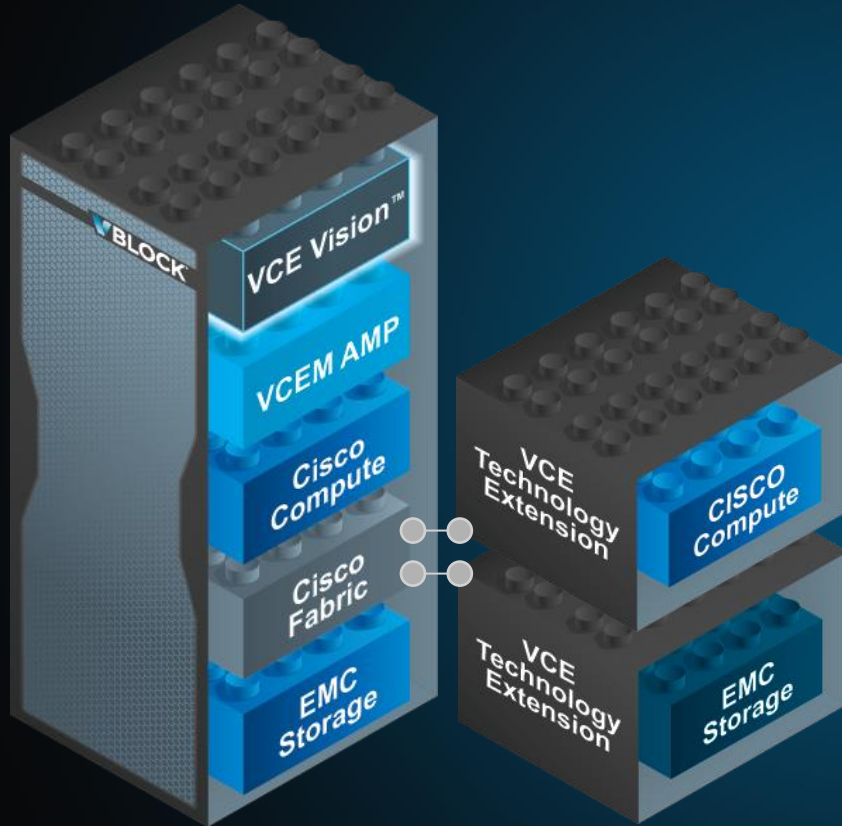

VCE Foundation For EHC

- VMware Management and NSX
- EMC ViPR Controller
- RCM Validation, Factory Built

VCE Converged Infrastructure

- VCE Vblock™ System with Deployment and Integration
- VCE Vision™
- Factory + RCM + Support

TRANSACTION
BY

VCE VBLOCK™ SYSTEMS

TRUE CONVERGED INFRASTRUCTURE

AS ONE PRODUCT

INTRODUCING VCE VXBLOCK™ SYSTEMS

- Same VCE Experience
- More flexible technology choices
- Featuring choice in network virtualization, with VMware NSX or Cisco ACI

VCE CONVERGED INFRASTRUCTURE PORTFOLIO

VCE TECHNOLOGY EXTENSIONS

EXPAND AND ENHANCE VCE CONVERGED INFRASTRUCTURE

- Quickly and easily add processing power or storage capacity
- Enables additional flexibility and scalability
- Seamless Integration: pre-integrated, pre-tested, and pre-validated

INTRODUCING VCE VSCALE™ ARCHITECTURE

VCE VSCALE™

- SDN-ready spine and leaf network architecture
- Modular grow-as-needed for storage and compute
- Massive scale-up and scale-out
- Resource pools abstracted across multiple systems