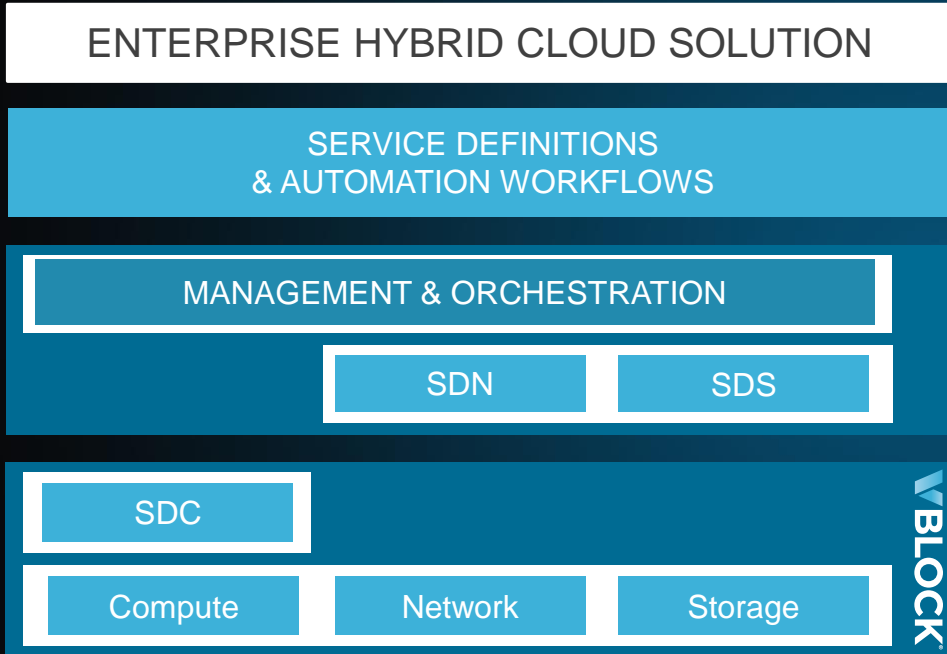

Application
Infrastructure

M&O

SDx

CONSUMPTION MODELS

VBLOCKTM

VCE STRATEGY FOR SIMPLIFIED IT

LIFE CYCLE CUSTOMER EXPERIENCE

DELIVER

CONVERGED INFRASTRUCTURE TO CONVERGED SOLUTIONS

VCE FOUNDATION FOR ENTERPRISE HYBRID CLOUD

CONVERGED INFRASTRUCTURE TO CONVERGED SOLUTIONS

VCE FOUNDATION FOR ENTERPRISE HYBRID CLOUD

EMC Hybrid Cloud

- Standard Services and Workflows
- Deployment and Integration
- EMC Custom Services

VCE Foundation For EHC

- VMware Management and NSX
- EMC ViPR Controller
- RCM Validation, Factory Built

VCE Converged Infrastructure

- VCE Vblock™ System with Deployment and Integration
- VCE Vision™
- Factory + RCM + Support

VCE CONVERGED INFRASTRUCTURE PORTFOLIO

VCE TECHNOLOGY EXTENSIONS

EXPAND AND ENHANCE VCE CONVERGED INFRASTRUCTURE

- Quickly and easily add processing power or storage capacity
- Enables additional flexibility and scalability
- Seamless Integration: pre-integrated, pre-tested, and pre-validated