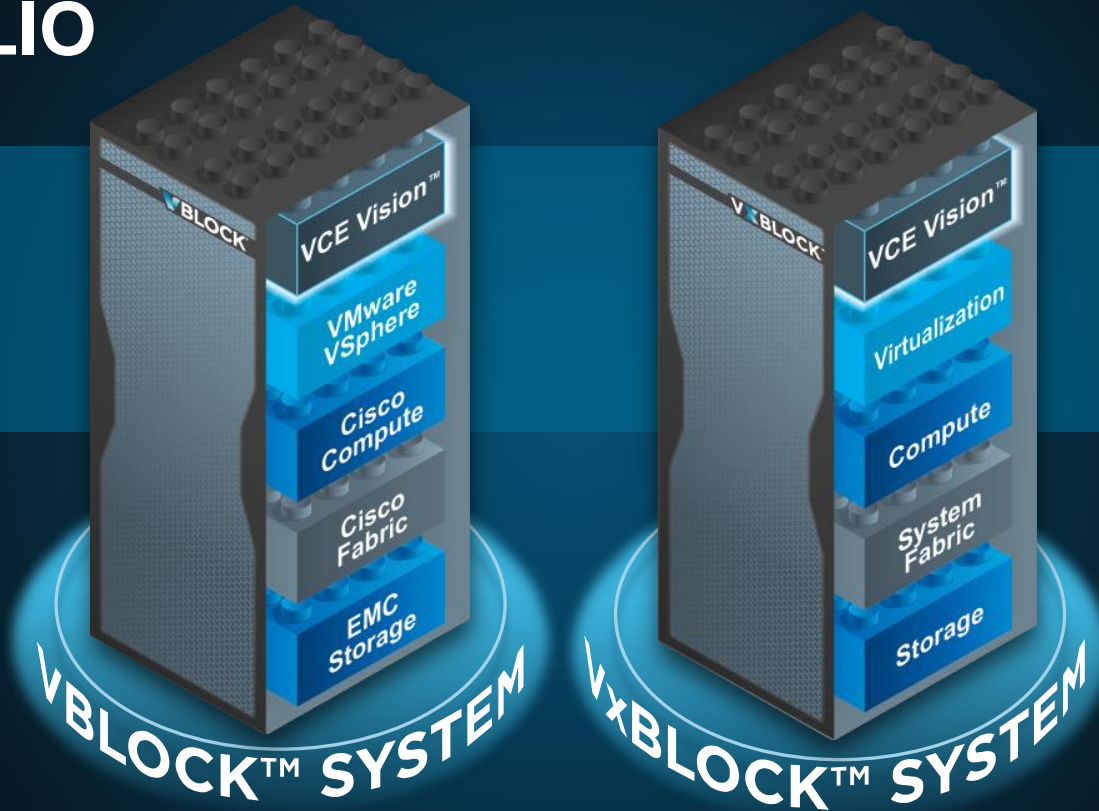

VCE Foundation For EHC

- VMware Management and NSX
- EMC ViPR Controller
- RCM Validation, Factory Built

VCE Converged Infrastructure

- VCE Vblock™ System with Deployment and Integration
- VCE Vision™
- Factory + RCM + Support

TRANSACTION
BY

VCE VBLOCK™ SYSTEMS

TRUE CONVERGED INFRASTRUCTURE

AS ONE PRODUCT

INTRODUCING VCE VXBLOCK™ SYSTEMS

- Same VCE Experience
- More flexible technology choices
- Featuring choice in network virtualization, with VMware NSX or Cisco ACI

VCE CONVERGED INFRASTRUCTURE PORTFOLIO

VCE TECHNOLOGY EXTENSIONS

EXPAND AND ENHANCE VCE CONVERGED INFRASTRUCTURE

- Quickly and easily add processing power or storage capacity
- Enables additional flexibility and scalability
- Seamless Integration: pre-integrated, pre-tested, and pre-validated

INTRODUCING VCE VSCALE™ ARCHITECTURE

VCE VSCALE™

- SDN-ready spine and leaf network architecture
- Modular grow-as-needed for storage and compute
- Massive scale-up and scale-out
- Resource pools abstracted across multiple systems