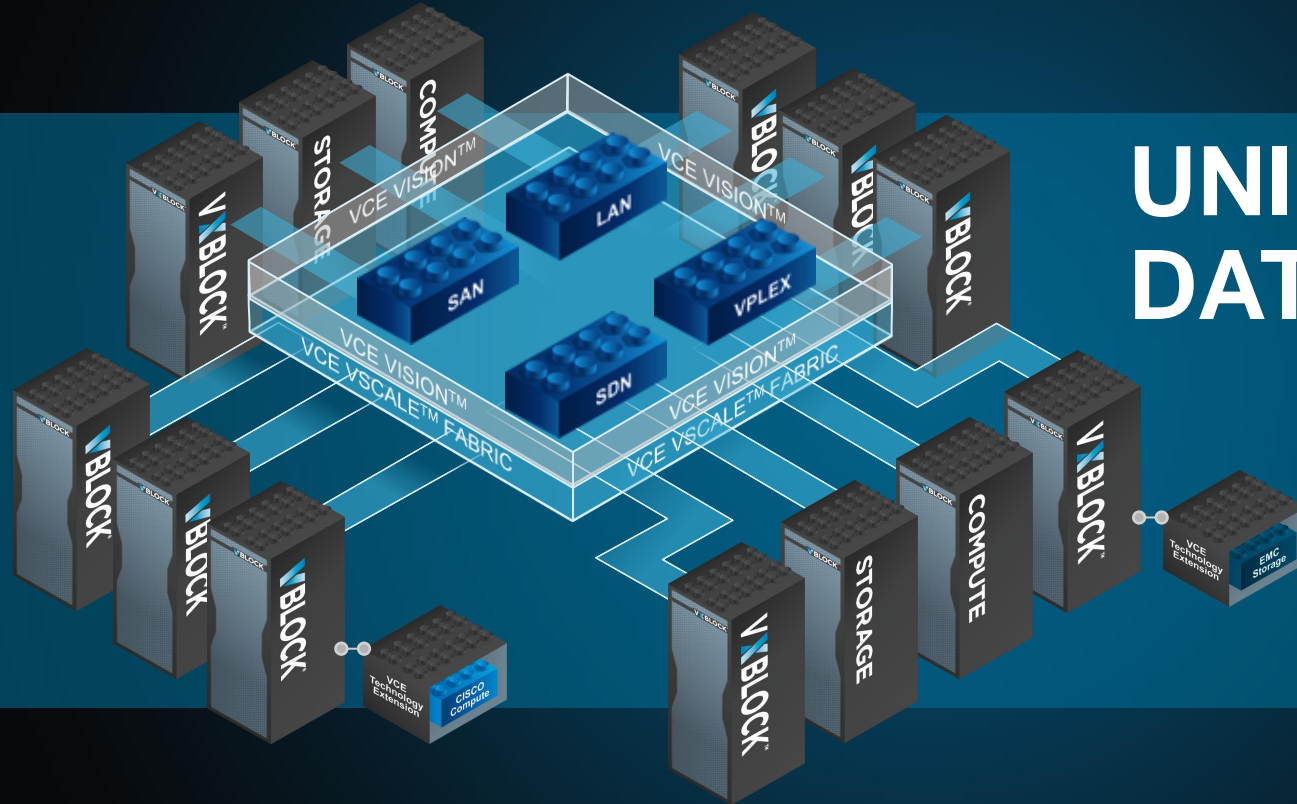

VCE CONVERGED INFRASTRUCTURE PORTFOLIO

VCE TECHNOLOGY EXTENSIONS

EXPAND AND ENHANCE VCE CONVERGED INFRASTRUCTURE

- Quickly and easily add processing power or storage capacity
- Enables additional flexibility and scalability
- Seamless Integration: pre-integrated, pre-tested, and pre-validated

INTRODUCING VCE VSCALE™ ARCHITECTURE

VCE VSCALE™

- SDN-ready spine and leaf network architecture
- Modular grow-as-needed for storage and compute
- Massive scale-up and scale-out
- Resource pools abstracted across multiple systems

Adaptive
Performance
Tuning

Hybrid Cloud
Workload
Movement

Drive Intelligence **Across Your Data Center and Operations**

VCE VISION™ 3.0 + VSCALE ARCHITECTURE

- Unified pool of resources
- Massive scale-up and scale-out
- Converged management and operations at scale

VCE VSCALE™ ARCHITECTURE

UNIFIED DATACENTER